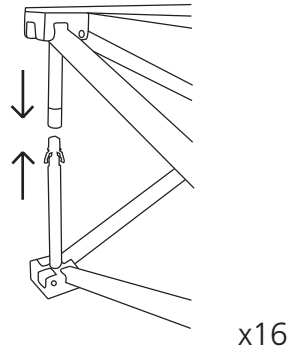

Shipping	2x1 Hop Up	2x2 Hop Up	3x2 Hop Up	1x3 Hop Up	2x3 Hop Up	3x3 Hop Up	4x3 Hop Up
Dimensions	35"w 16"h 16"d	35"w 16"h 16"d	35"w 16"h 16"d	35"w 16"h 16"d	35"w 16"h 16"d	35"w 16"h 16"d	35"w 16"h 16"d
	889mm w 406.4mm h 406.4mm d	889mm w 406.4mm h 406.4mm d	889mm w 406.4mm h 406.4mm d	889mm w 406.4mm h 406.4mm d	889mm w 406.4mm h 406.4mm d	889mm w 406.4mm h 406.4mm d	889mm w 406.4mm h 406.4mm d
Weight	45lbs	47lbs	52lbs	47lbs	52lbs	57lbs	62lbs
	20.45kg	21.36kg	23.64kg	21.36kg	23.64kg	25.91kg	28.18kg

Hop Up Graphic Attachment

1

2

7

8

3

4

9

5

6

Hop Up w/ Graphic Attached Set-Up

1

2

To Attach Endcaps

To Attach Lights

To Collapse

***HopUp MUST be placed in supplied plastic bag when repacking**

Graphic Dimensions (W/O Bleed)		
	Width	Height
Hop Up 2x1		
W/O Endcaps	60.0625"	31"
	1525.59mm	787.4mm
W/ Endcaps	85.0625"	31"
	2160.59mm	787.4mm
Hop Up 2x2		
W/O Endcaps	85.0625"	60.0625"
	2160.59mm	1525.59mm
W/ Endcaps	85.0625"	60.0625"
	2160.59mm	1525.59mm
Hop Up 3x2		
W/O Endcaps	89.125"	60.0625"
	2263.78mm	1525.59mm
W/ Endcaps	114.125"	60.0625"
	2898.78mm	1525.59mm
Hop Up 1x3		
W/O Endcaps	31"	89.125"
	787.4mm	2263.78mm
W/ Endcaps	56"	89.125"
	1422.4mm	2263.78mm
Hop Up 2x3		
W/O Endcaps	60.0625"	89.125"
	1525.59mm	2263.78mm
W/ Endcaps	85.0625"	89.125"
	2160.59mm	2263.78mm
Hop Up 3x3		
W/O Endcaps	89.125"	89.125"
	2263.78mm	2263.78mm
W/ Endcaps	114.125"	89.125"
	2898.78mm	2263.78mm
Hop Up 4x3		
W/O Endcaps	118.1875"	89.125"
	3001.96mm	2263.78mm
W/ Endcaps	143.1875"	89.125"
	3636.96mm	2263.78mm