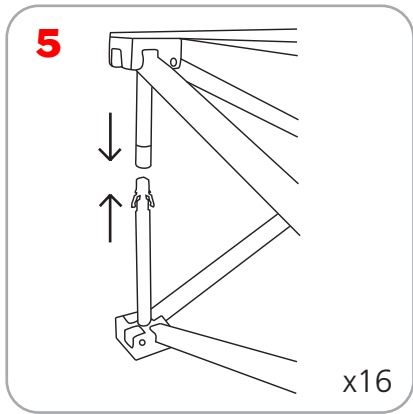

Shipping	2x1 Hop Up	2x2 Hop Up	3x2 Hop Up	1x3 Hop Up	2x3 Hop Up	3x3 Hop Up	4x3 Hop Up
Dimensions	35"w 16"h 16"d	35"w 16"h 16"d	35"w 16"h 16"d	35"w 16"h 16"d	35"w 16"h 16"d	35"w 16"h 16"d	35"w 16"h 16"d
	889mm w 406.4mm h 406.4mm d	889mm w 406.4mm h 406.4mm d	889mm w 406.4mm h 406.4mm d	889mm w 406.4mm h 406.4mm d	889mm w 406.4mm h 406.4mm d	889mm w 406.4mm h 406.4mm d	889mm w 406.4mm h 406.4mm d
Weight	45lbs	47lbs	52lbs	47lbs	52lbs	57lbs	62lbs
	20.45kg	21.36kg	23.64kg	21.36kg	23.64kg	25.91kg	28.18kg

5

6

Hop Up w/ Graphic Attached Set-Up

1

2

To Attach Endcaps

To Attach Lights

To Collapse

***HopUp MUST be placed in supplied plastic bag when repacking**

Graphic Dimensions (W/O Bleed)		
	Width	Height
Hop Up 2x1		
W/O Endcaps	60.0625"	31"
	1525.59mm	787.4mm
W/ Endcaps	85.0625"	31"
	2160.59mm	787.4mm
Hop Up 2x2		
W/O Endcaps	85.0625"	60.0625"
	2160.59mm	1525.59mm
W/ Endcaps	85.0625"	60.0625"
	2160.59mm	1525.59mm
Hop Up 3x2		
W/O Endcaps	89.125"	60.0625"
	2263.78mm	1525.59mm
W/ Endcaps	114.125"	60.0625"
	2898.78mm	1525.59mm
Hop Up 1x3		
W/O Endcaps	31"	89.125"
	787.4mm	2263.78mm
W/ Endcaps	56"	89.125"
	1422.4mm	2263.78mm
Hop Up 2x3		
W/O Endcaps	60.0625"	89.125"
	1525.59mm	2263.78mm
W/ Endcaps	85.0625"	89.125"
	2160.59mm	2263.78mm
Hop Up 3x3		
W/O Endcaps	89.125"	89.125"
	2263.78mm	2263.78mm
W/ Endcaps	114.125"	89.125"
	2898.78mm	2263.78mm
Hop Up 4x3		
W/O Endcaps	118.1875"	89.125"
	3001.96mm	2263.78mm
W/ Endcaps	143.1875"	89.125"
	3636.96mm	2263.78mm