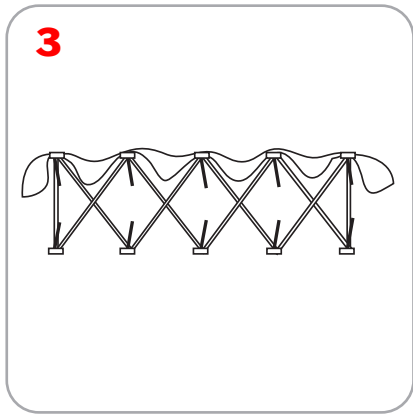

Hop Up Graphic Attachment

1

2

7

8

3

4

9

5

6

Hop Up w/ Graphic Attached Set-Up

1

2

To Attach Endcaps

To Attach Lights

To Collapse

***HopUp MUST be placed in supplied plastic bag when repacking**

Graphic Dimensions (W/O Bleed)		
	Width	Height
Hop Up 2x1		
W/O Endcaps	60.0625"	31"
	1525.59mm	787.4mm
W/ Endcaps	85.0625"	31"
	2160.59mm	787.4mm
Hop Up 2x2		
W/O Endcaps	85.0625"	60.0625"
	2160.59mm	1525.59mm
W/ Endcaps	85.0625"	60.0625"
	2160.59mm	1525.59mm
Hop Up 3x2		
W/O Endcaps	89.125"	60.0625"
	2263.78mm	1525.59mm
W/ Endcaps	114.125"	60.0625"
	2898.78mm	1525.59mm
Hop Up 1x3		
W/O Endcaps	31"	89.125"
	787.4mm	2263.78mm
W/ Endcaps	56"	89.125"
	1422.4mm	2263.78mm
Hop Up 2x3		
W/O Endcaps	60.0625"	89.125"
	1525.59mm	2263.78mm
W/ Endcaps	85.0625"	89.125"
	2160.59mm	2263.78mm
Hop Up 3x3		
W/O Endcaps	89.125"	89.125"
	2263.78mm	2263.78mm
W/ Endcaps	114.125"	89.125"
	2898.78mm	2263.78mm
Hop Up 4x3		
W/O Endcaps	118.1875"	89.125"
	3001.96mm	2263.78mm
W/ Endcaps	143.1875"	89.125"
	3636.96mm	2263.78mm