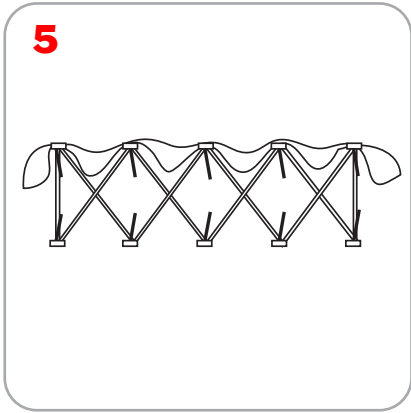

Hop Up Graphic Attachment

1

2

7

8

3

4

9

5

6

Hop Up w/ Graphic Attached Set-Up

1

2

To Attach Endcaps

To Attach Lights

To Collapse

***HopUp MUST be placed in supplied plastic bag when repacking**

Graphic Dimensions (W/O Bleed)		
	Width	Height
Hop Up 2x1		
W/O Endcaps	60.0625"	31"
	1525.59mm	787.4mm
W/ Endcaps	85.0625"	31"
	2160.59mm	787.4mm
Hop Up 2x2		
W/O Endcaps	85.0625"	60.0625"
	2160.59mm	1525.59mm
W/ Endcaps	85.0625"	60.0625"
	2160.59mm	1525.59mm
Hop Up 3x2		
W/O Endcaps	89.125"	60.0625"
	2263.78mm	1525.59mm
W/ Endcaps	114.125"	60.0625"
	2898.78mm	1525.59mm
Hop Up 1x3		
W/O Endcaps	31"	89.125"
	787.4mm	2263.78mm
W/ Endcaps	56"	89.125"
	1422.4mm	2263.78mm
Hop Up 2x3		
W/O Endcaps	60.0625"	89.125"
	1525.59mm	2263.78mm
W/ Endcaps	85.0625"	89.125"
	2160.59mm	2263.78mm
Hop Up 3x3		
W/O Endcaps	89.125"	89.125"
	2263.78mm	2263.78mm
W/ Endcaps	114.125"	89.125"
	2898.78mm	2263.78mm
Hop Up 4x3		
W/O Endcaps	118.1875"	89.125"
	3001.96mm	2263.78mm
W/ Endcaps	143.1875"	89.125"
	3636.96mm	2263.78mm