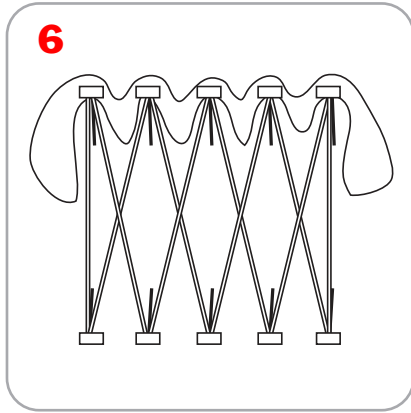

Hardware	2x1 Hop Up	2x2 Hop Up	3x2 Hop Up	1x3 Hop Up	2x3 Hop Up	3x3 Hop Up	4x3 Hop Up
Width	60.0625"	60.3125"	89.125"	31"	60.0625"	89.3125"	118.3125"
	1526mm	1532mm	2264mm	787mm	1526mm	2269mm	3005mm
Height	31"	60.3125"	60.0625"	89.125"	89.125"	89.3125"	89.3125"
	787mm	1532mm	1526mm	2264mm	2264mm	2269mm	2269mm
Footprint	60.0625"w 12"d	60.3125"w 12"d	89.125"w 12"d	31"w 12"d	60.0625"w 12"d	89.3125"w 12"d	118.3125"w 12"d
	1526mm w 304.8mm d	1526mm w 304.8mm d	2264mm w 304.8mm d	787mm w 304.8mm d	1526mm w 304.8mm d	2264mm w 304.8mm d	3002mm w 304.8mm d

Hop Up Graphic Attachment

1

2

7

8

3

4

9

5

6

Hop Up w/ Graphic Attached Set-Up

1

2

To Attach Endcaps

To Attach Lights

To Collapse

***HopUp MUST be placed in supplied plastic bag when repacking**

Graphic Dimensions (W/O Bleed)		
	Width	Height
Hop Up 2x1		
W/O Endcaps	60.0625"	31"
	1525.59mm	787.4mm
W/ Endcaps	85.0625"	31"
	2160.59mm	787.4mm
Hop Up 2x2		
W/O Endcaps	85.0625"	60.0625"
	2160.59mm	1525.59mm
W/ Endcaps	85.0625"	60.0625"
	2160.59mm	1525.59mm
Hop Up 3x2		
W/O Endcaps	89.125"	60.0625"
	2263.78mm	1525.59mm
W/ Endcaps	114.125"	60.0625"
	2898.78mm	1525.59mm
Hop Up 1x3		
W/O Endcaps	31"	89.125"
	787.4mm	2263.78mm
W/ Endcaps	56"	89.125"
	1422.4mm	2263.78mm
Hop Up 2x3		
W/O Endcaps	60.0625"	89.125"
	1525.59mm	2263.78mm
W/ Endcaps	85.0625"	89.125"
	2160.59mm	2263.78mm
Hop Up 3x3		
W/O Endcaps	89.125"	89.125"
	2263.78mm	2263.78mm
W/ Endcaps	114.125"	89.125"
	2898.78mm	2263.78mm
Hop Up 4x3		
W/O Endcaps	118.1875"	89.125"
	3001.96mm	2263.78mm
W/ Endcaps	143.1875"	89.125"
	3636.96mm	2263.78mm