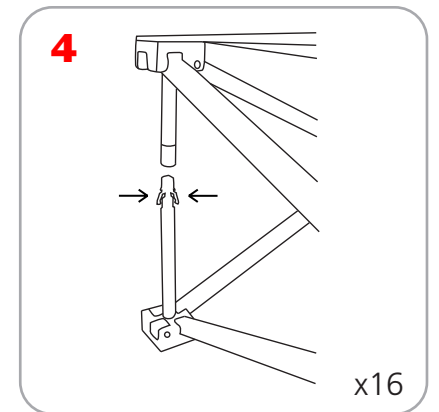

Shipping	2x1 Hop Up	2x2 Hop Up	3x2 Hop Up	1x3 Hop Up	2x3 Hop Up	3x3 Hop Up	4x3 Hop Up
Dimensions	35"w 16"h 16"d	35"w 16"h 16"d	35"w 16"h 16"d	35"w 16"h 16"d	35"w 16"h 16"d	35"w 16"h 16"d	35"w 16"h 16"d
	889mm w 406.4mm h 406.4mm d	889mm w 406.4mm h 406.4mm d	889mm w 406.4mm h 406.4mm d	889mm w 406.4mm h 406.4mm d	889mm w 406.4mm h 406.4mm d	889mm w 406.4mm h 406.4mm d	889mm w 406.4mm h 406.4mm d
Weight	45lbs	47lbs	52lbs	47lbs	52lbs	57lbs	62lbs
	20.45kg	21.36kg	23.64kg	21.36kg	23.64kg	25.91kg	28.18kg

Hop Up Graphic Attachment

1

2

7

8

3

4

9

5

6

Hop Up w/ Graphic Attached Set-Up

1

2

To Attach Endcaps

To Attach Lights

To Collapse

***HopUp MUST be placed in supplied plastic bag when repacking**

Graphic Dimensions (W/O Bleed)		
	Width	Height
Hop Up 2x1		
W/O Endcaps	60.0625"	31"
	1525.59mm	787.4mm
W/ Endcaps	85.0625"	31"
	2160.59mm	787.4mm
Hop Up 2x2		
W/O Endcaps	85.0625"	60.0625"
	2160.59mm	1525.59mm
W/ Endcaps	85.0625"	60.0625"
	2160.59mm	1525.59mm
Hop Up 3x2		
W/O Endcaps	89.125"	60.0625"
	2263.78mm	1525.59mm
W/ Endcaps	114.125"	60.0625"
	2898.78mm	1525.59mm
Hop Up 1x3		
W/O Endcaps	31"	89.125"
	787.4mm	2263.78mm
W/ Endcaps	56"	89.125"
	1422.4mm	2263.78mm
Hop Up 2x3		
W/O Endcaps	60.0625"	89.125"
	1525.59mm	2263.78mm
W/ Endcaps	85.0625"	89.125"
	2160.59mm	2263.78mm
Hop Up 3x3		
W/O Endcaps	89.125"	89.125"
	2263.78mm	2263.78mm
W/ Endcaps	114.125"	89.125"
	2898.78mm	2263.78mm
Hop Up 4x3		
W/O Endcaps	118.1875"	89.125"
	3001.96mm	2263.78mm
W/ Endcaps	143.1875"	89.125"
	3636.96mm	2263.78mm